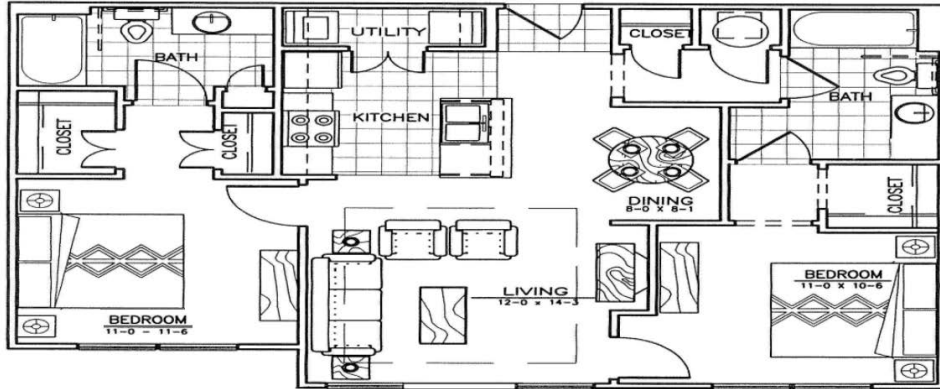

OVERVIEW

Home Type: Apartments

Bedrooms: 2–3

Bathrooms: 2

Size: 972–1131 ft²

Built In: 2014

Property Description

Rose Meadows Apartment Homes is located in the City of Levelland, Texas. Located close to schools and shopping we have everything you need to feel at home, but in a rural environment. Rose Meadows Apartment Homes is a 48 unit community designed for families with children. This West Texas community features a clubhouse, outside playground and social area for picnics and bbqs. The apartment homes participate in The Housing Choice Voucher Program designed to maintain affordable housing for residents. Please call to see your new apartment home today.

FLOOR PLANS

Two Bedroom Two Bathroom

Three Bedroom Two Bathroom

OWNERSHIP & PARTNERS

Developer

Property Manager

Construction Management

Other Partners: