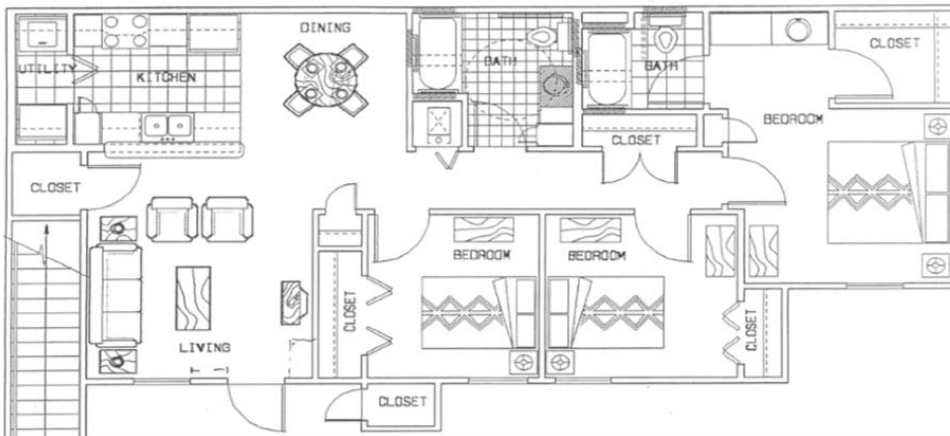

OVERVIEW

Home Type: Apartments

Bedrooms: 2–3

Bathrooms: 2

Size: 972–1131 ft²

Built In: 2014

Property Description

Rose Meadows Apartment Homes is located in the City of Levelland, Texas. Located close to schools and shopping we have everything you need to feel at home, but in a rural environment. Rose Meadows Apartment Homes is a 48 unit community designed for families with children. This West Texas community features a clubhouse, outside playground and social area for picnics and bbqs. The apartment homes participate in The Housing Choice Voucher Program designed to maintain affordable housing for residents. Please call to see your new apartment home today.

FLOOR PLANS

Two Bedroom Two Bathroom

Three Bedroom Two Bathroom

OWNERSHIP & PARTNERS

Developer

Property Manager

Construction Management

Other Partners: